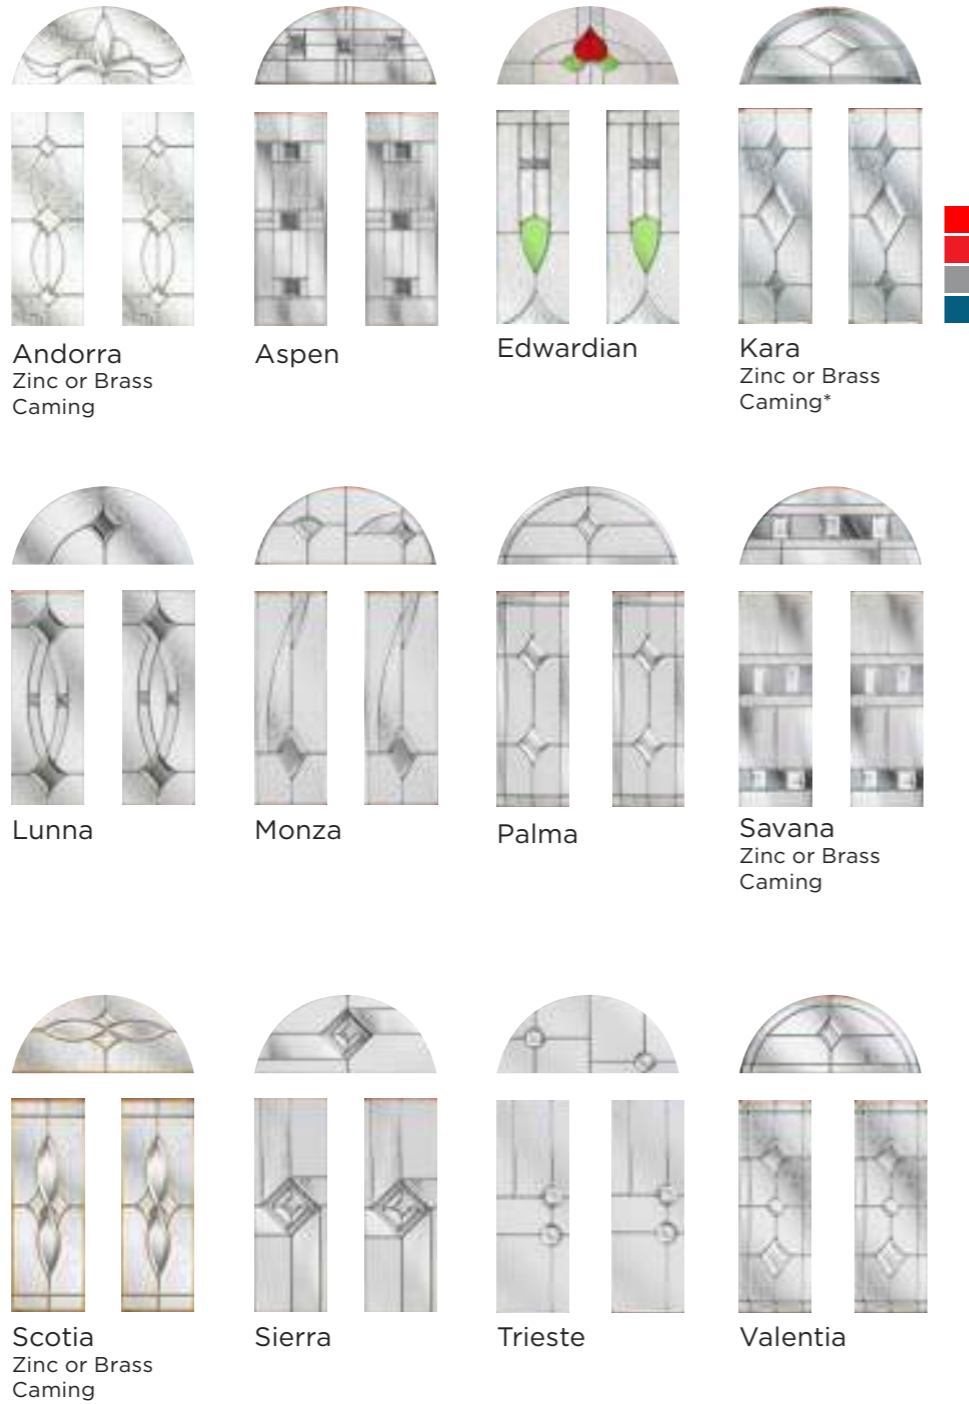

nxt-gen Eclat

Main image: Porcelain Blue with Palma glass.

New 2022 colour

Porcelain Blue