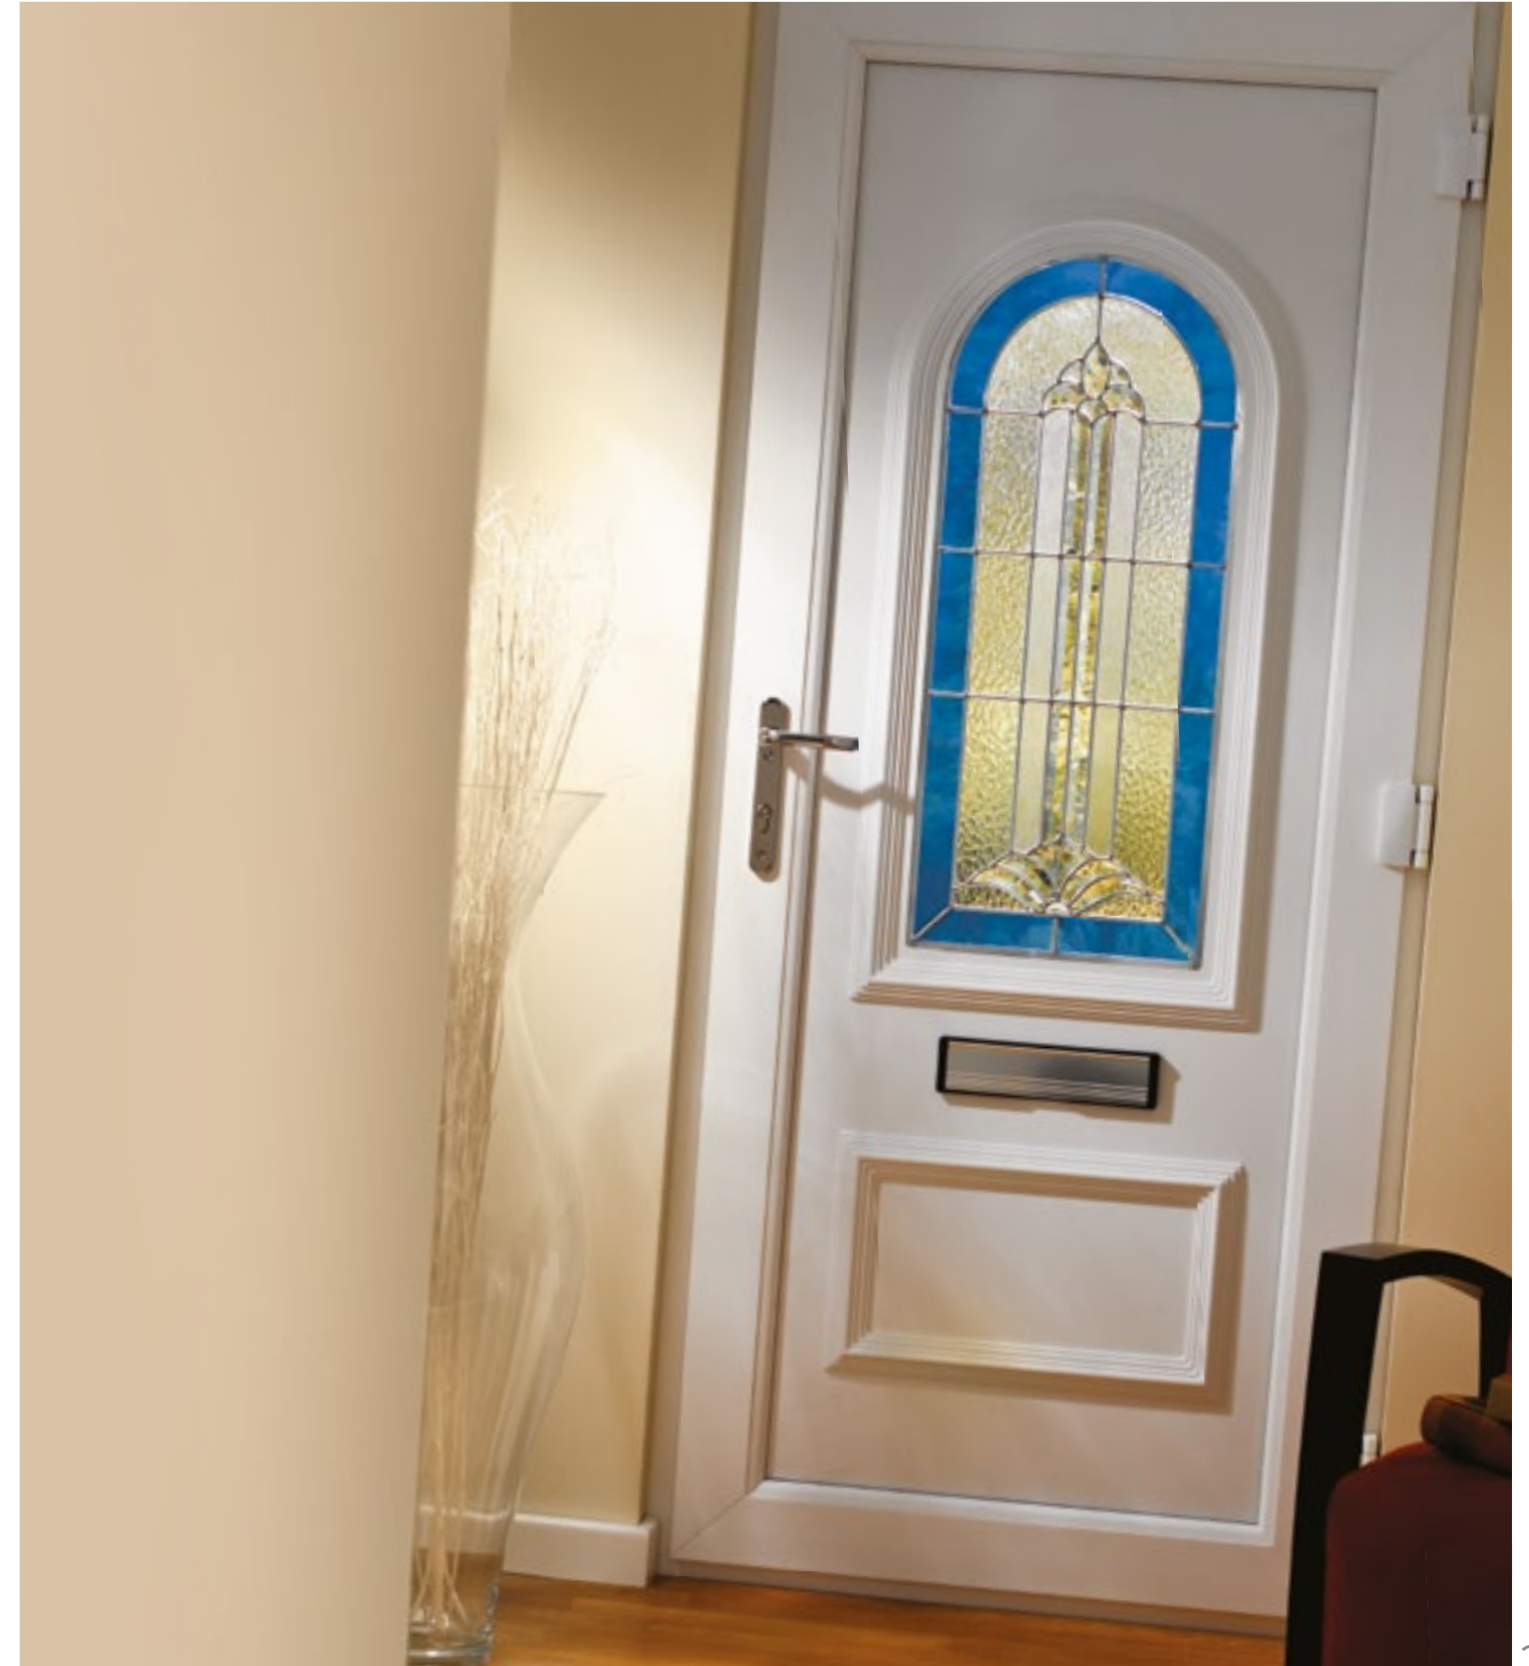

Door Maintenance

Keep your door looking great for longer

Your new PVC-U door is extremely low maintenance and is very easy to clean. How often will depend on where you live. For instance, a coastal or industrialised location, or near a busy road, may mean cleaning is required a little more often.

We recommend the following to help you get the very best from your PVC-U door:

Cleaning your door

- Wash the door and door frame with warm soapy water and a soft, lint-free cloth to remove grime and atmospheric deposits.
- Never use a pressure washer or steam cleaner.
- Stubborn marks on the door frame may need to be tackled with a specialised PVC cleaner but please ensure you read the cleaning guidelines carefully ensure suitability.
- Under no circumstances should you use any solvent-based or abrasive cleaners and avoid the use of any adhesives or tack for temporary fixing i.e. For seasonal or other decorations.

Maintaining your door

- Once every six months or so, apply a little light engineering oil (such as 3 in 1 oil) on all moving parts of the lock, cylinder and hinges.
- We also recommend that you help protect your door from possible natural thermal distortion by engaging the locking points by simply pulling up the handle each time you shut the door.

With a little care and attention, your PVC-U door should continue to look great for years to come!

Hurst