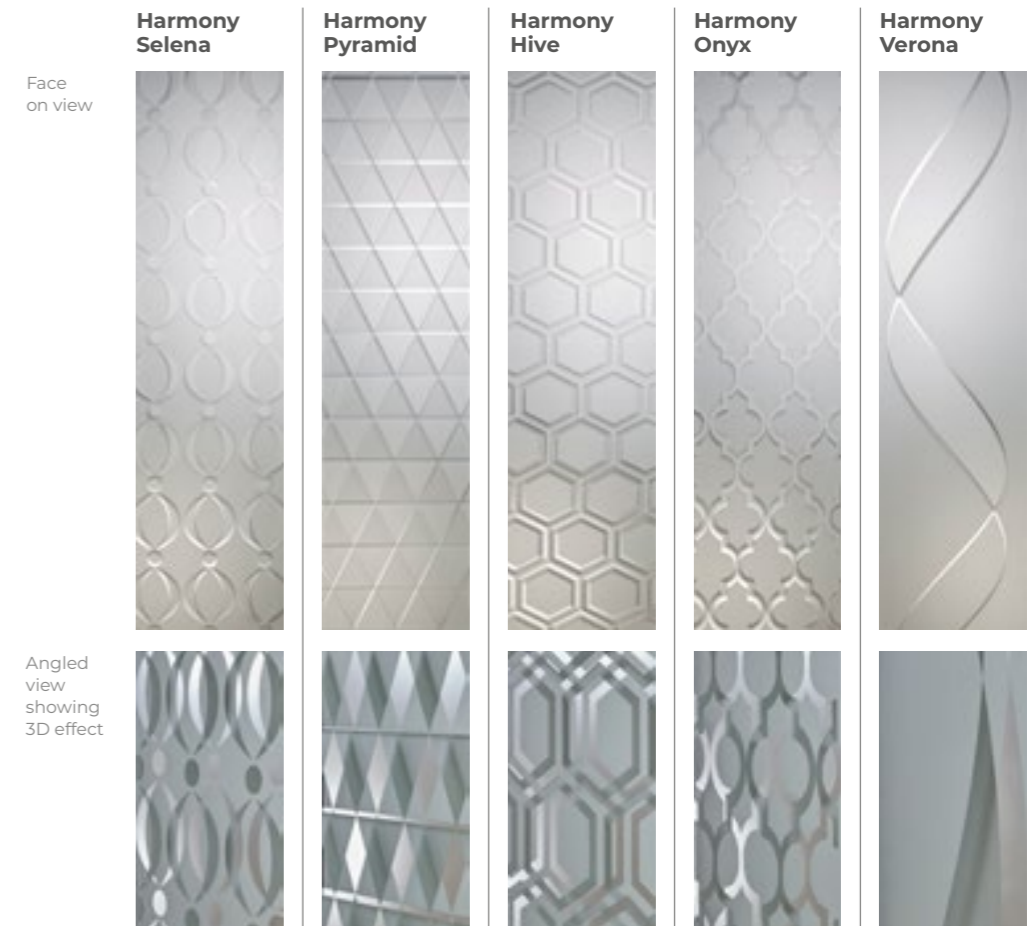

Modern Collection

If you're looking for a contemporary style that makes a real statement, the Modern Collection, featuring high grade, stainless-steel trims, is the perfect choice for your home.

Exclusive Glasses

Modern 5101 Harmony Collection

The exclusive Harmony Collection provides contemporary, etched effect geometric designs which cleverly feature on both sides of the double-glazed unit to create a three-dimensional effect which is both elegant and striking.

Please Note: Only available in Modern 5101