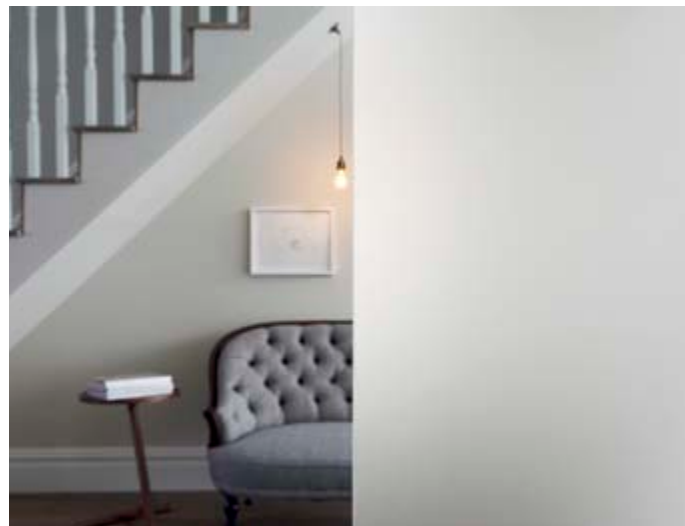

Pilkington Oriel Collection –
our premium etched range