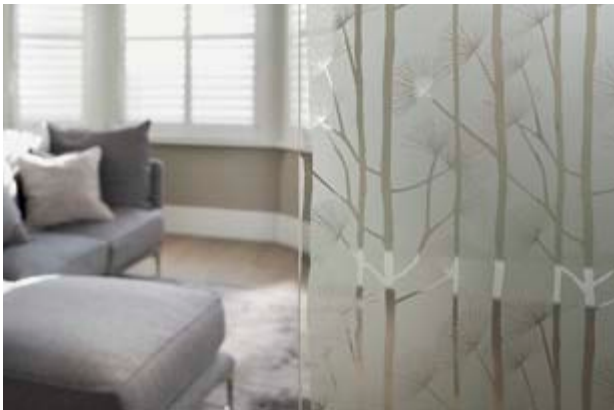

Burdock™ Privacy Level 3