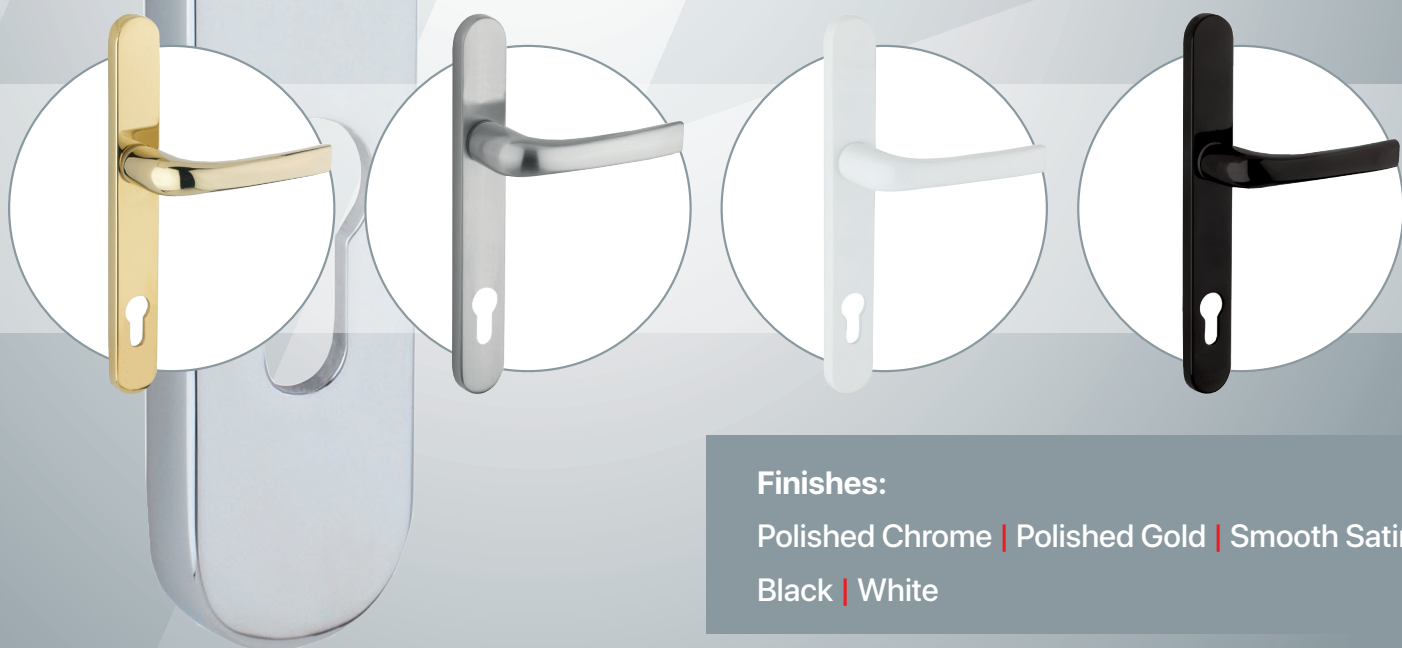

ProLinea Door Handles.

For Residential Doors.

Universal Lever · Corrosion Resistance ·
Operational Reliability ·

Finishes:

Polished Chrome | Polished Gold | Smooth Satin |
Black | White