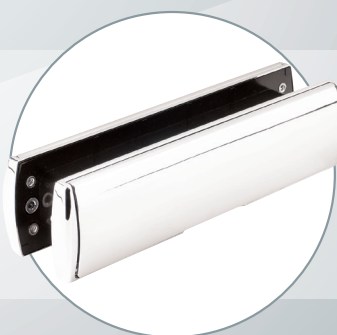

ProStyle Letterplates.

Contemporary Design.

Colour-Matched Frame & Flap ·

Reliable Operation · 180° Flap Opening ·

Finishes:

Polished Chrome | Polished Gold | Smooth Satin |

Black | White