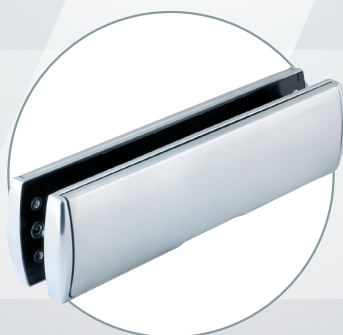

ProStyle Letterplates.

Contemporary Design.

Colour-Matched Frame & Flap ·

Reliable Operation · 180° Flap Opening ·

Finishes:

Polished Chrome | Polished Gold | Smooth Satin |

Black | White