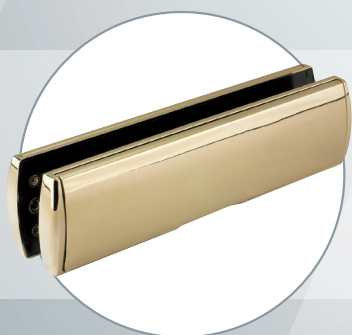

ProStyle Letterplates.

Contemporary Design.

Colour-Matched Frame & Flap ·

Reliable Operation · 180° Flap Opening ·

Finishes:

Polished Chrome | Polished Gold | Smooth Satin |

Black | White